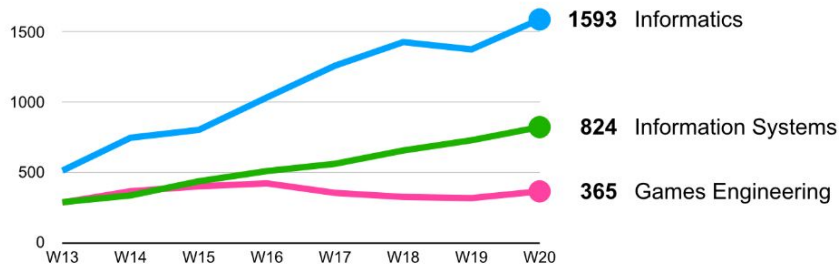

Indirect / potential impact:

- Differences in course selection
- More EE students in IN lectures (and vice versa?)
- “More interdisciplinarity™”
- Possibly new Merch

Survey: GOP vs. EfV

Status quo:

- “Eignungsfeststellungsverfahren” (EfV, “determination of suitability”)
 - Part of enrollment
 - Kind of restrictive
 - Legally not supposed to limit student numbers
 - More restrictiveness unlikely
- High number of students (7400 total, steady growth p.a.)
- Shortage in rooms, staff, seminars, ...

Action required?

Survey: GOP vs. EfV

First-semester growth:

Survey: GOP vs. EfV

Alternative: “Grundlagen- und OrientierungsPrüfungen” (GOP, “basic and orientation exams”)

- Restrictive exams in first 1 or 2 semesters
- Limits student numbers in **higher** semesters
- Increases stress on students at TUM