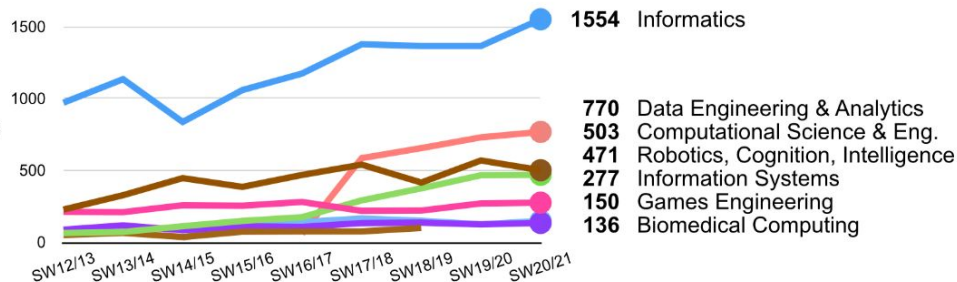

Indirect / potential impact:

- Differences in course selection
- More EE students in IN lectures (and vice versa?)
- “More interdisciplinarity™”
- Possibly new Merch

Survey: GOP vs. EfV

Status quo:

- “Eignungsfeststellungsverfahren” (EfV, “determination of suitability”)
 - Part of enrollment
 - Kind of restrictive
 - Legally not supposed to limit student numbers
 - More restrictiveness unlikely
- High number of students (7400 total, steady growth p.a.)
- Shortage in rooms, staff, seminars, ...

Action required?

Survey: GOP vs. EfV

First-semester growth:

Survey: GOP vs. EfV

Alternative: “Grundlagen- und OrientierungsPrüfungen” (GOP, “basic and orientation exams”)

- Restrictive exams in first 1 or 2 semesters
- Limits student numbers in **higher** semesters
- Increases stress on students at TUM