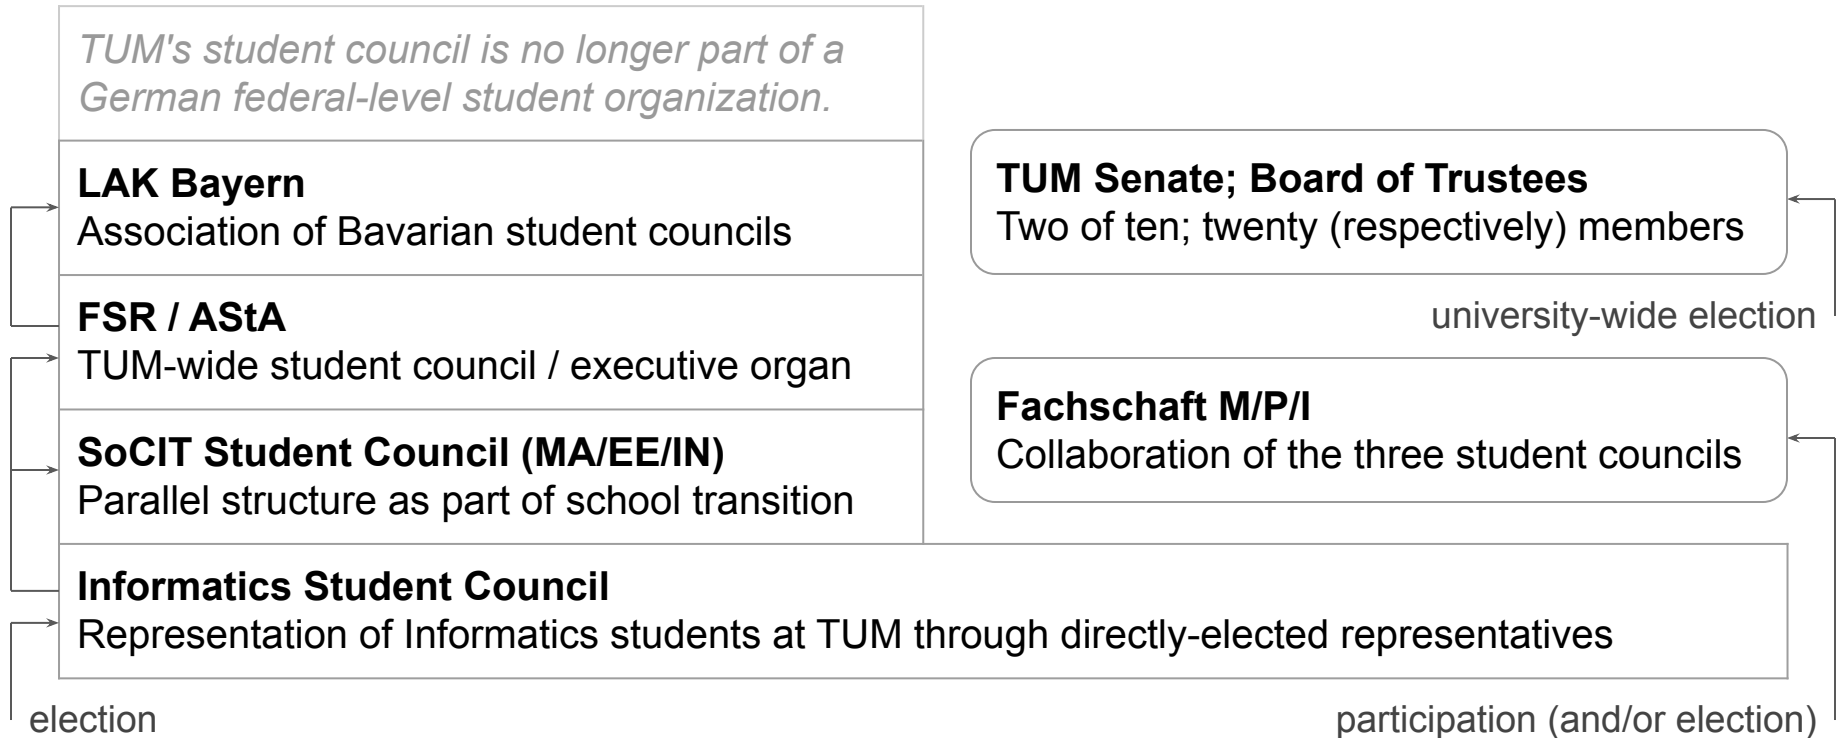

Overview: Student organization layers representing you